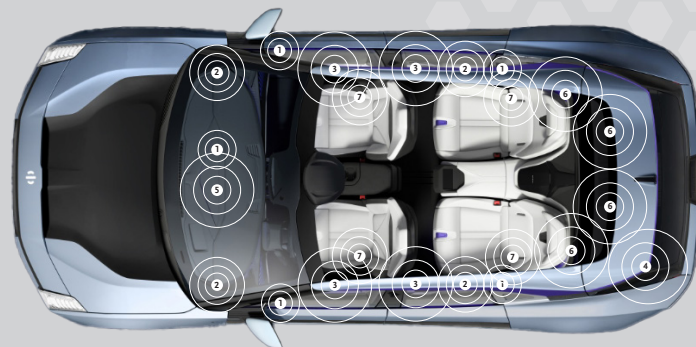

SYSTEM FEATURES AT A GLANCE

HiPhi Z SONIC PRO, 23 SPEAKERS POWERED BY A 1920 WATT AMPLIFIER

1. **1 TWEETERS**
   High audible frequencies, covering the upper limit of human hearing.
2. **2 MIDRANGES**
   Middle audio frequencies, covering human speech and most musical instruments.
3. **3 WOOFERS**
   Low frequencies for punchy, tight bass and drums.
4. **4 SUBWOOFER**
   Optimal bass response in all listening locations.
5. **5 CENTRE CHANNEL**
   Large and stable soundstage in all listening locations.
6. **6 SURROUNDS**
   Life-like sense of immersion.
7. **7 HEIGHTS**
   Natural immersion with three-dimensional spaciousness.

Find out more about our technologies, visit meridian-audio.com

Information correct at time of publication.